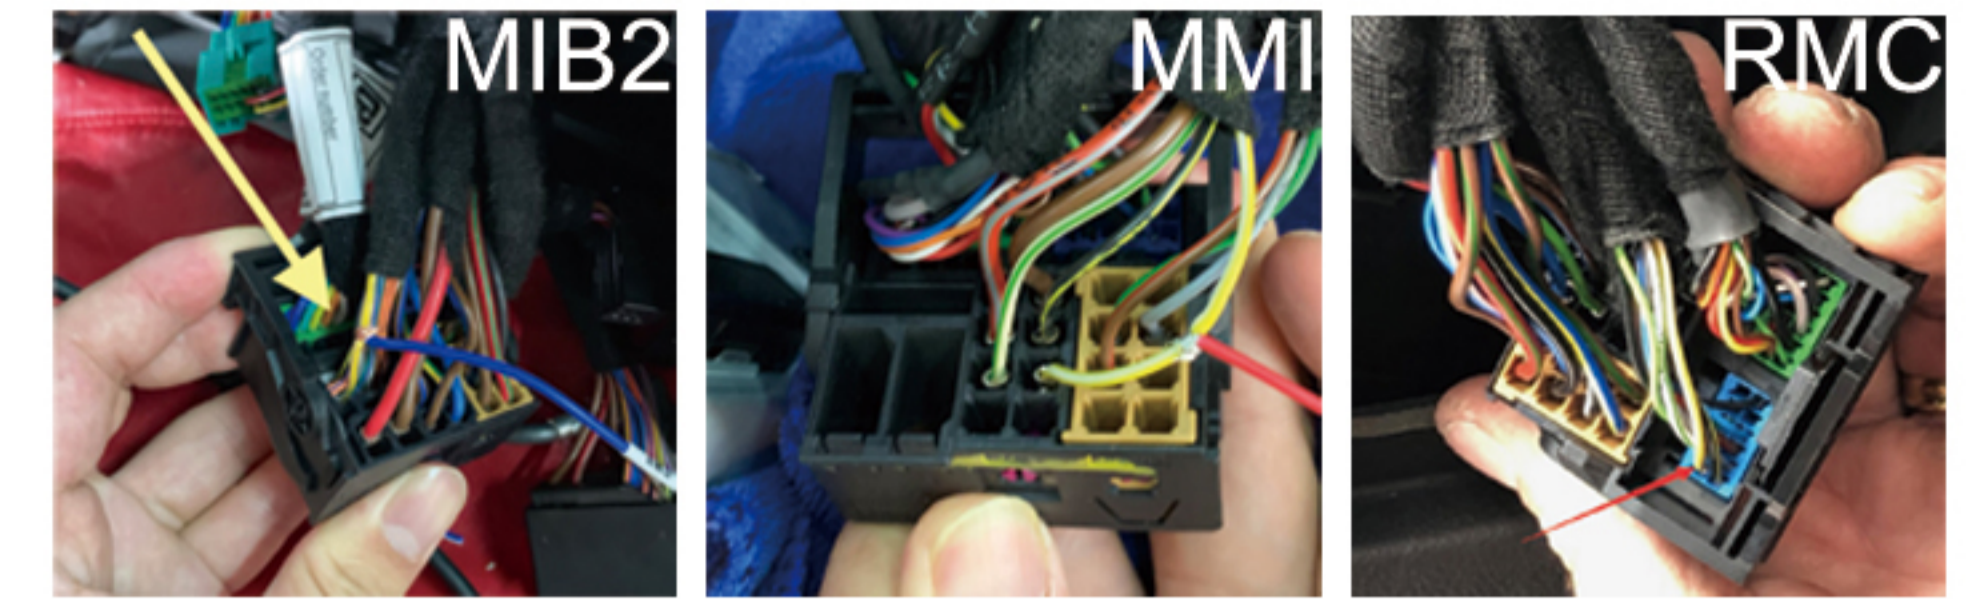

Audi A6/A7/A8 c7 Wireless CarPlay Installation Diagram

Dip switch	Status			Description
1,3,5	ON	ON	ON	16-17 A6/A7/A8 (MIB2)
	ON	ON	OFF	12-15 A6/A7/A8 (MMI)
	OFF	OFF	ON	A6 6.5" small screen(RMC)
4	ON			Tracking guideline OFF
	OFF			Tracking guideline ON
8	ON			Original Rear camera
	OFF			Aftermarket Rear camera

2, 6, 7 all set OFF.

Press "Navi" switch to CarPlay

Press "TEL" use Siri

Joystick Knob controls

Return to previous menu

Select AUX External before switch to CarPlay