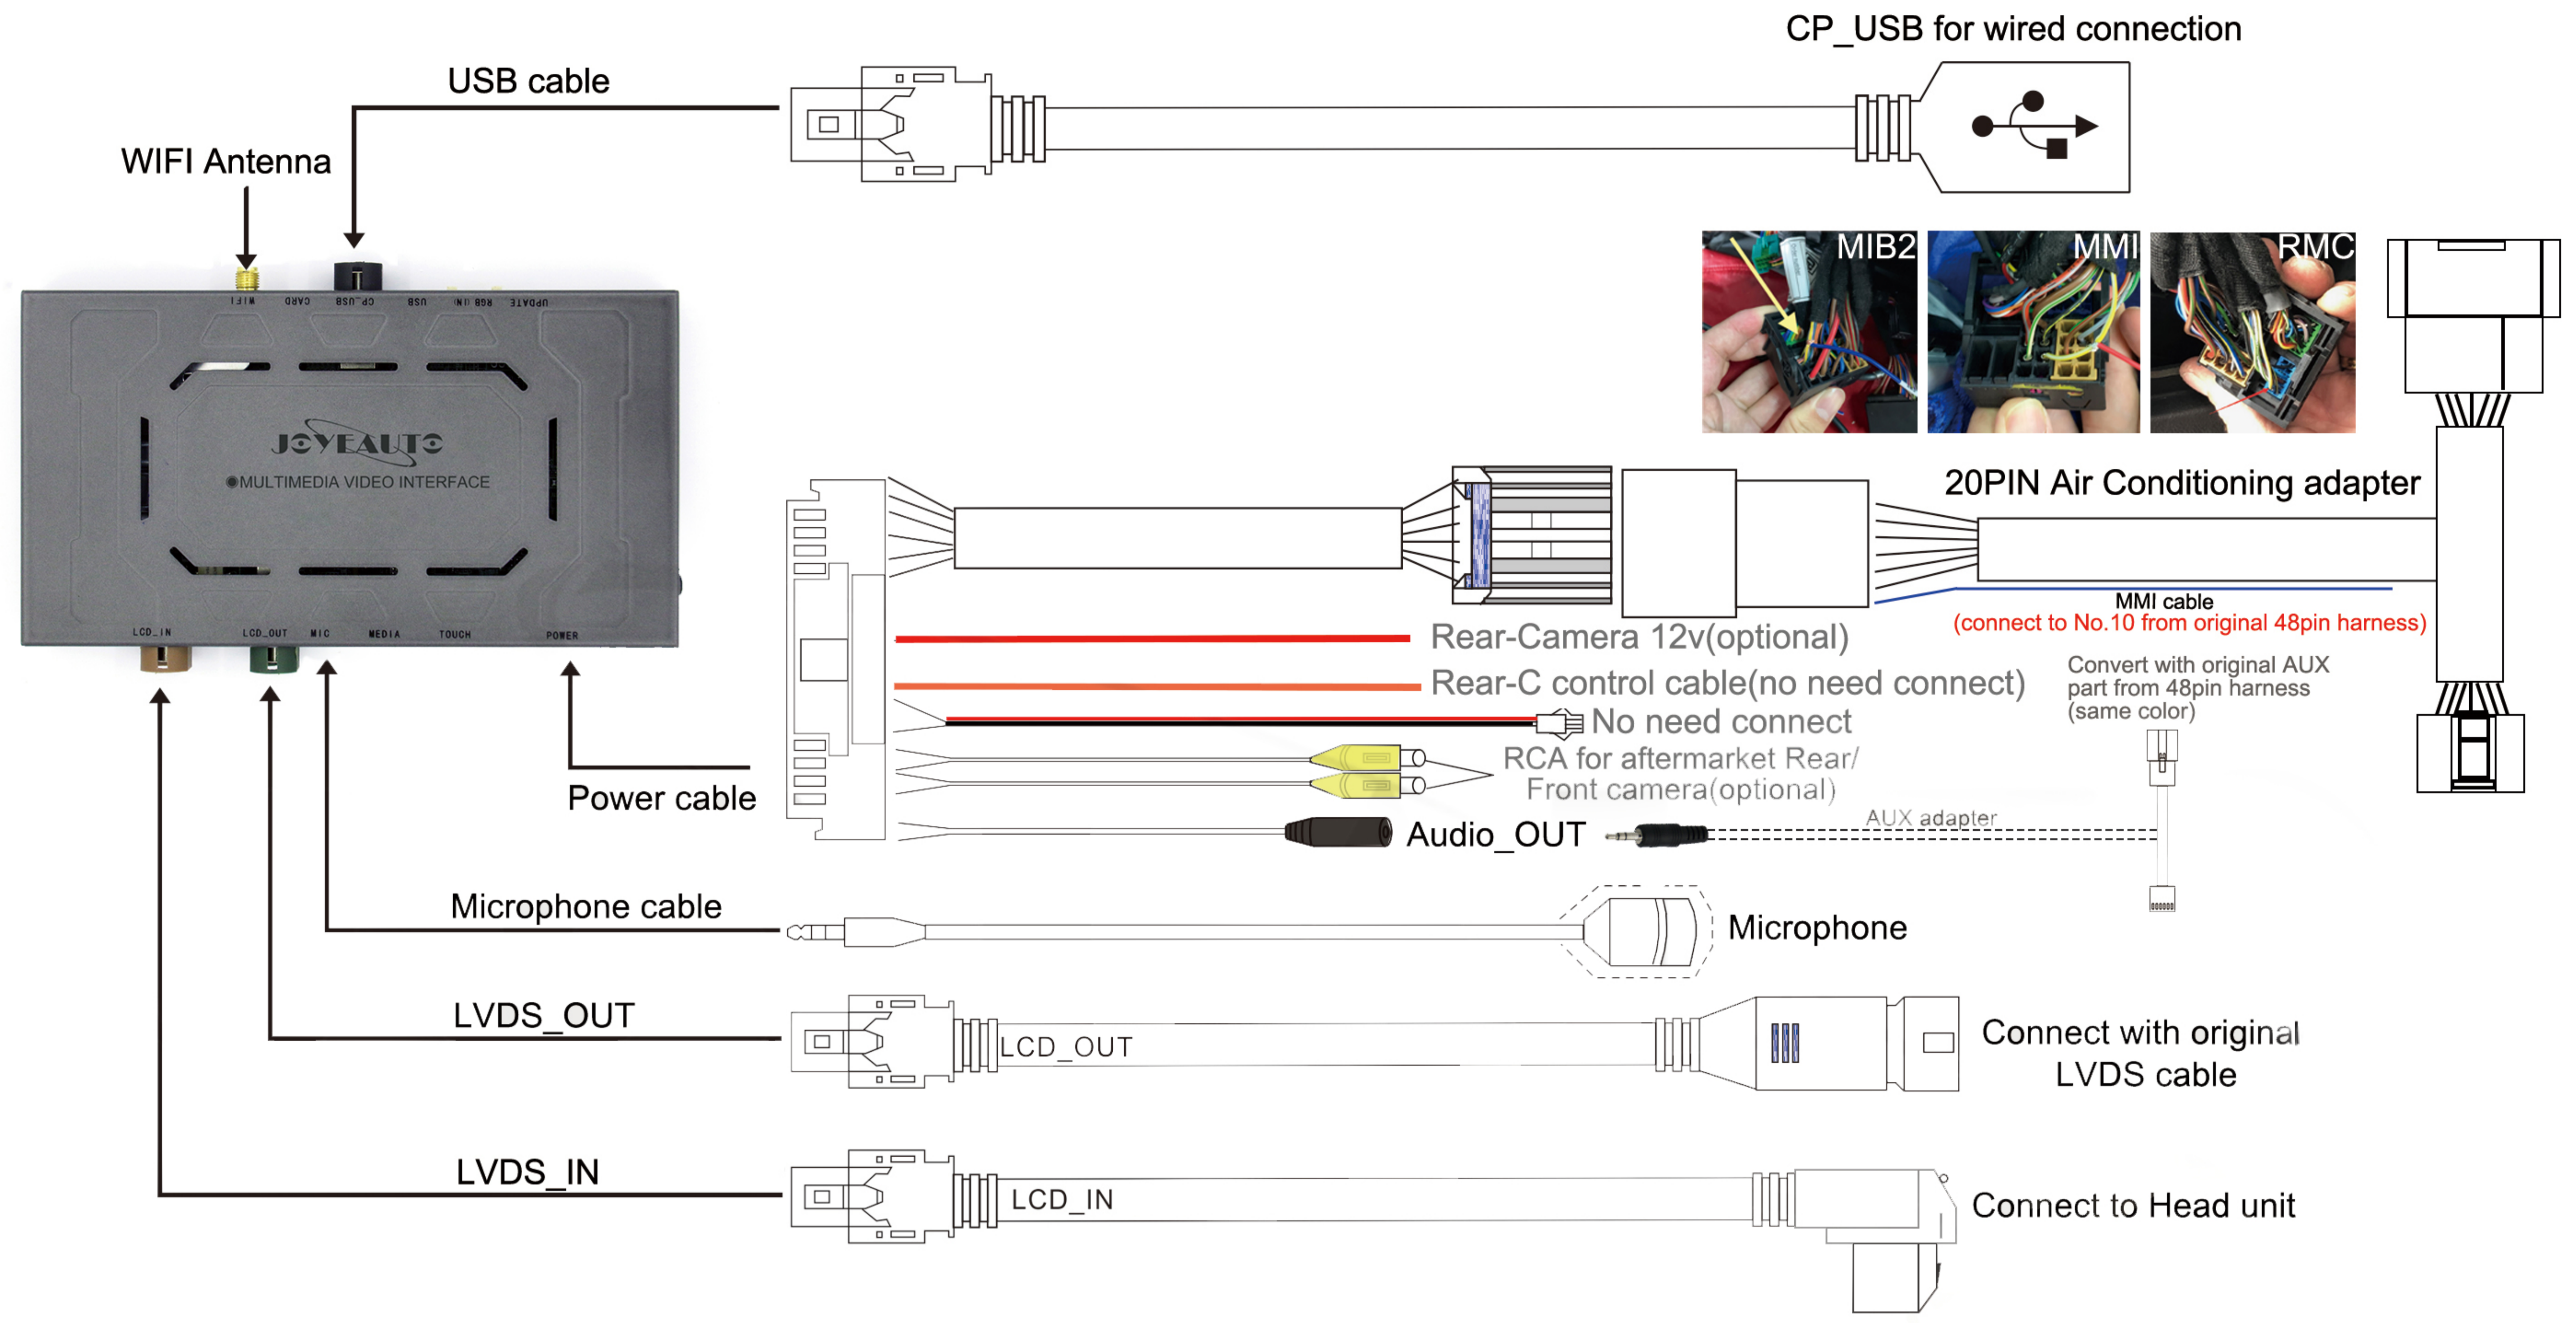

Audi A6/A7/A8 c7 Wireless CarPlay Installation Diagram

Dip switch	Status			Description
1,3,5	ON	ON	ON	16-17 A6/A7/A8 (MIB2)
	ON	ON	OFF	12-15 A6/A7/A8 (MMI)
	OFF	OFF	ON	A6 6.5" small screen(RMC)
4	ON			Tracking guideline OFF
	OFF			Tracking guideline ON
8	ON			Original Rear camera
	OFF			Aftermarket Rear camera

2, 6, 7 all set OFF.

Press "Navi" switch to CarPlay

Press "TEL" use Siri

Joystick Knob controls

Return to previous menu

Select AUX External before switch to CarPlay